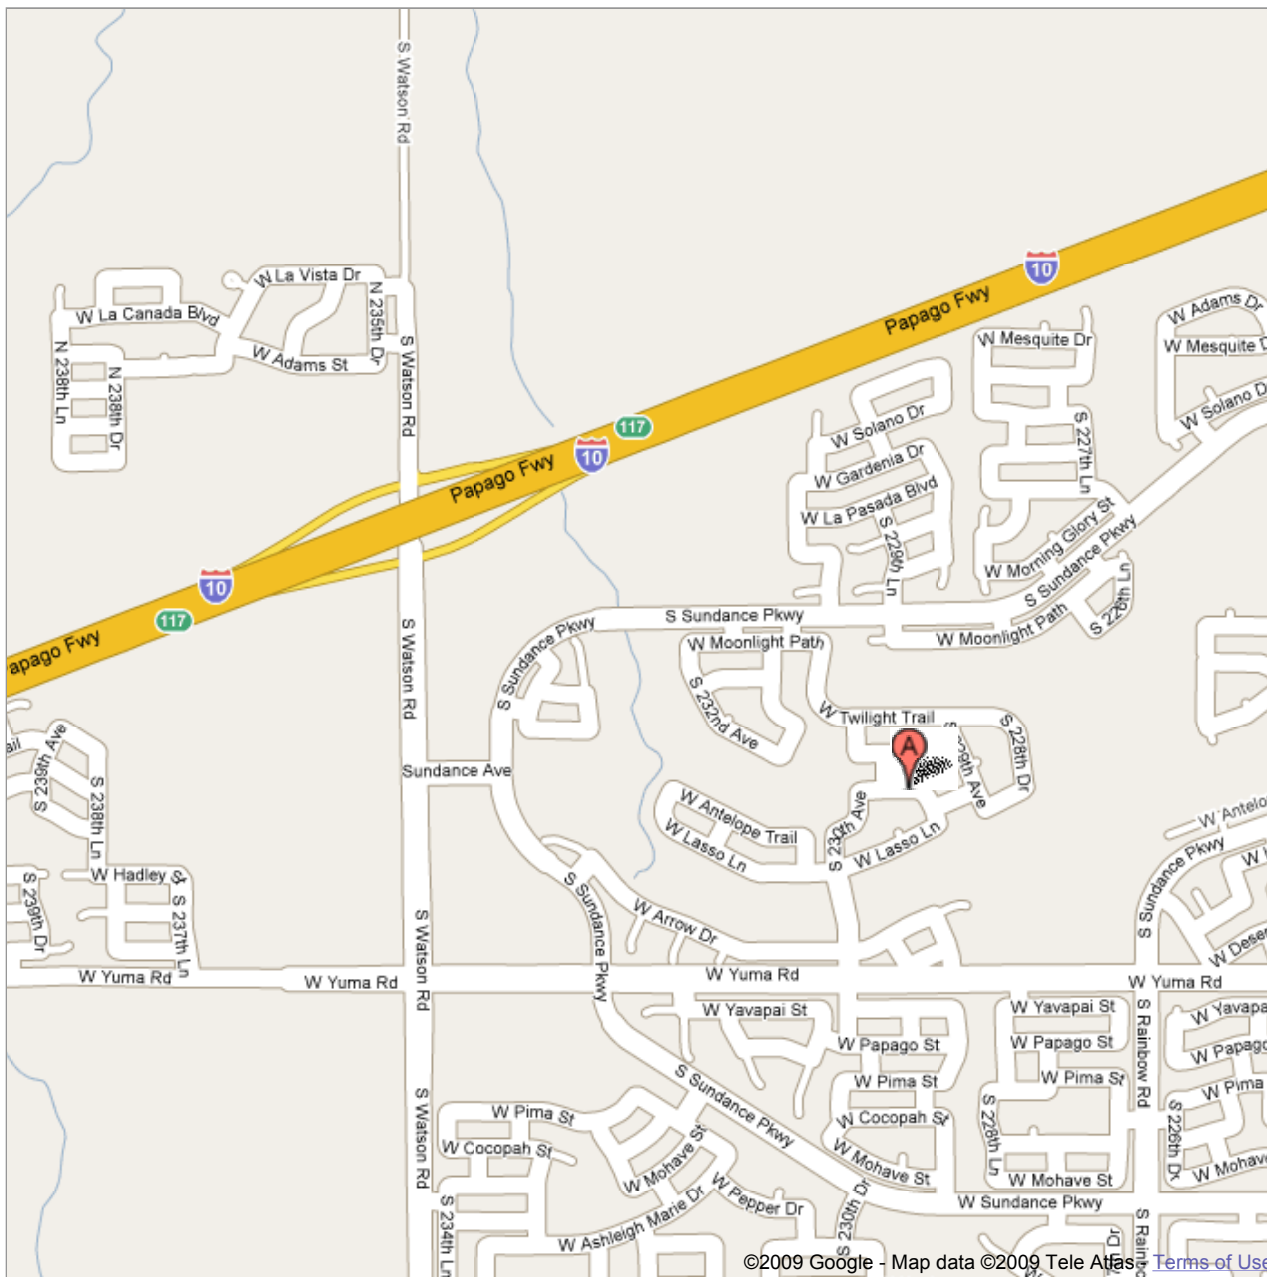

Address **22944 W Micah Way**
Buckeye, AZ 85326

Get Google Maps on your phone

Text the word "GMAPS" to 466453

©2009 Google - Map data ©2009 Tele Atlas [Terms of Use](#)