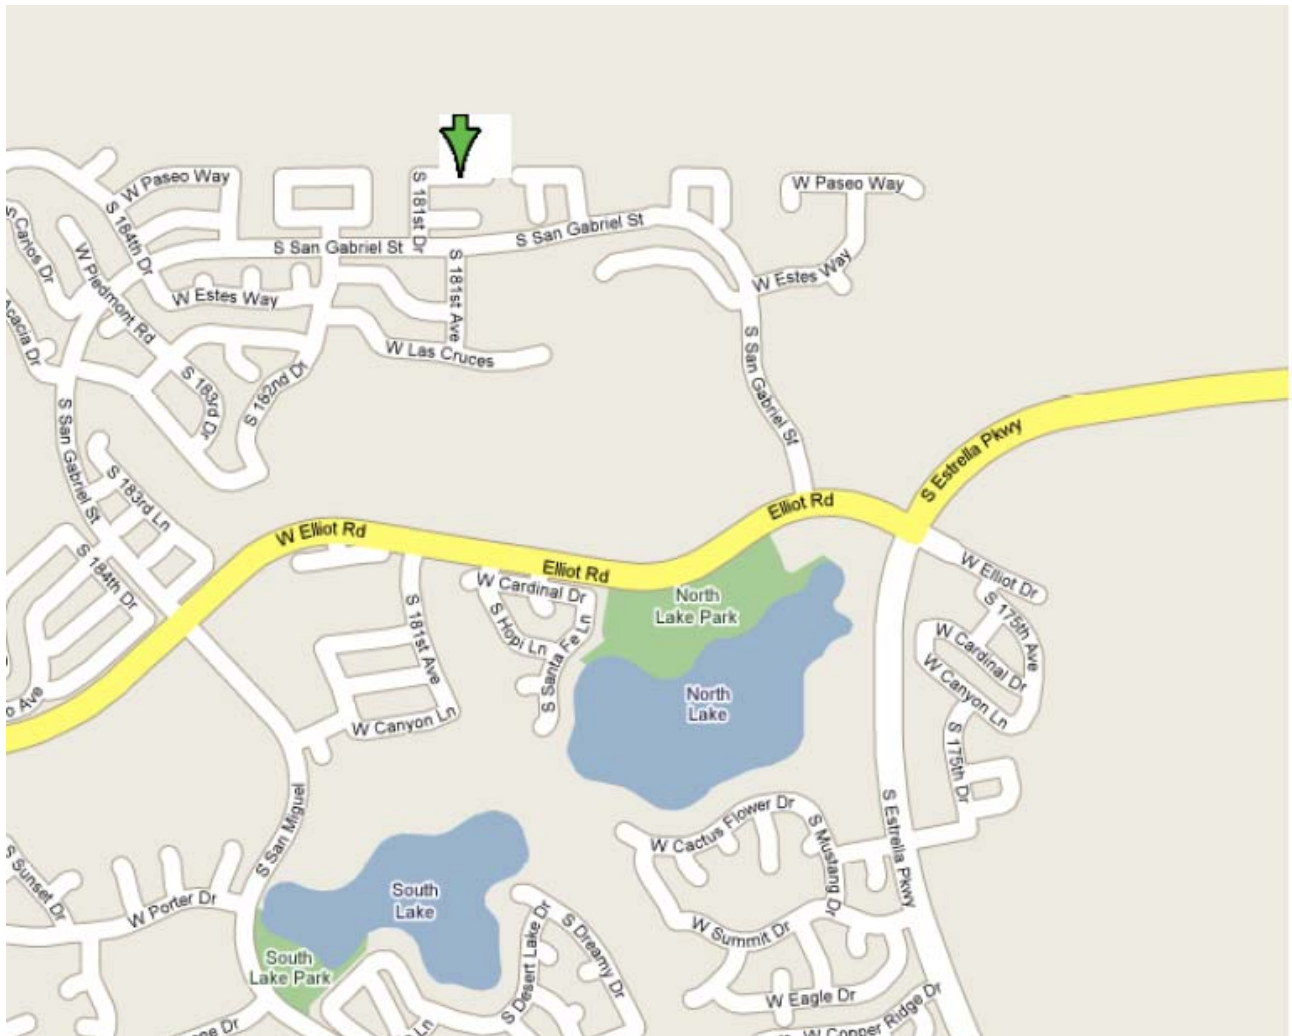

Brewmeisters Anonymous

Henry & Bea Brumbach 18103 W. Paseo Way Goodyear, AZ 85338

When traveling from locations East of Goodyear, take the I10 West to Estrella Parkway and head south about 8 miles to W Elliot Rd.

20634 W. Narramore Rd. ~ Buckeye, AZ 85326
<http://www.brewarizona.org> ~ 602-421-0917